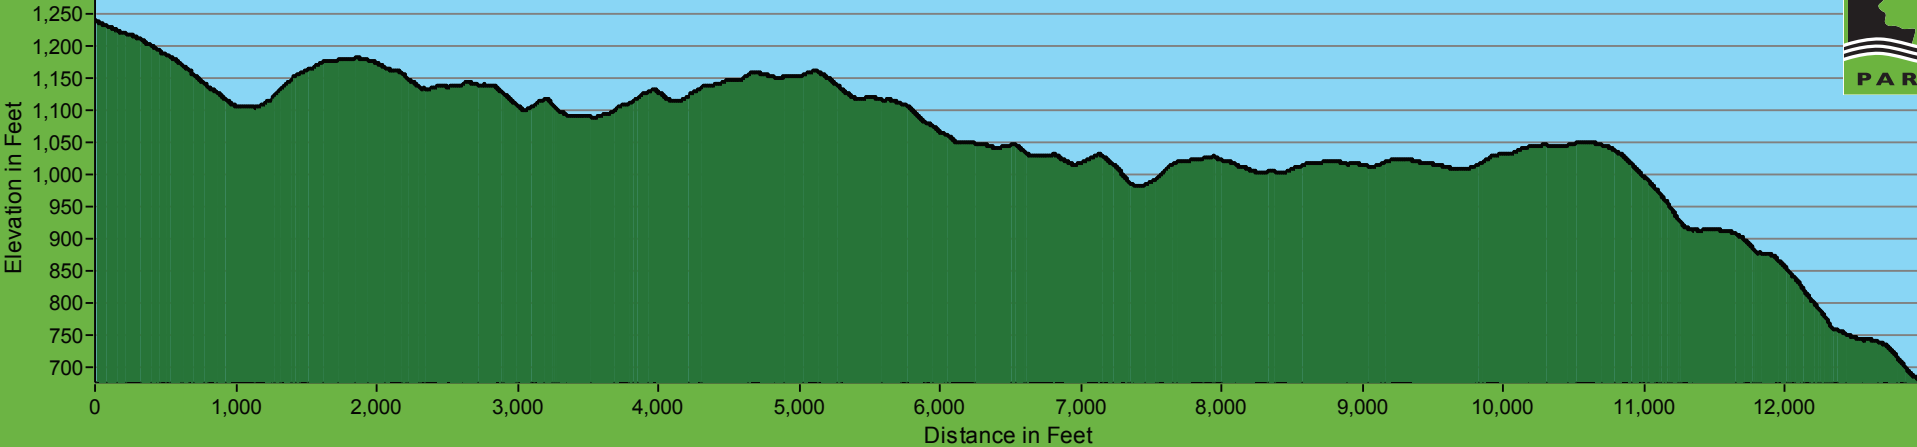

### San Bruno Mountain - Ridge Trail Profile

564 Foot Elevation Change / Profile Begins at Upper Radio Road Parking and ends at southeast peak of ridge