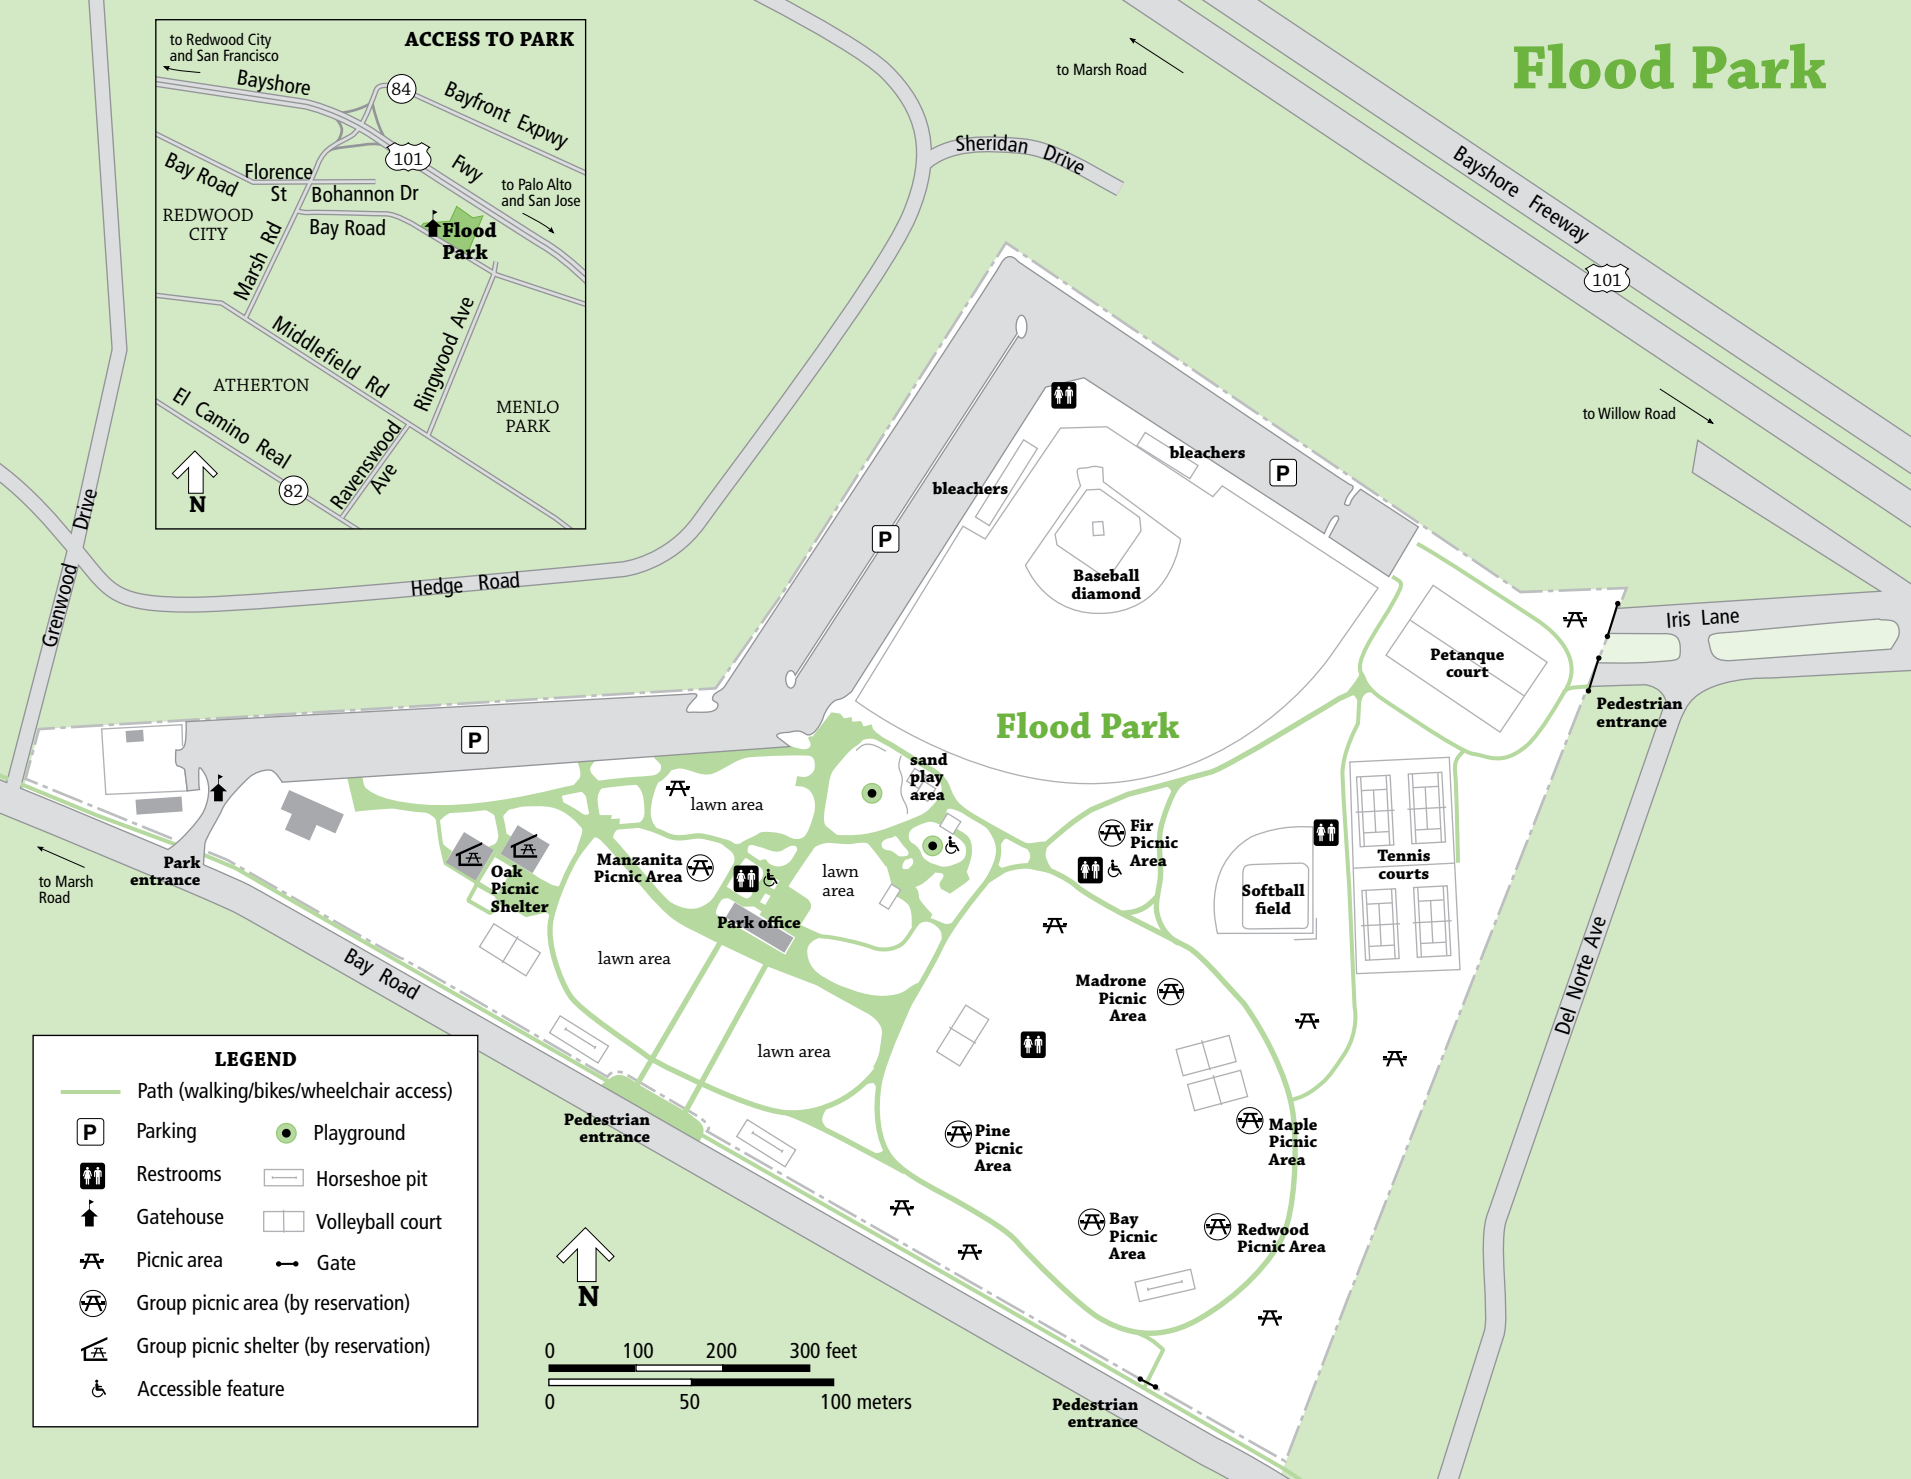

Flood Park

LEGEND

- Path (walking/bikes/wheelchair access)
- Parking
- Restrooms
- Gatehouse
- Picnic area
- Group picnic area (by reservation)
- Group picnic shelter (by reservation)
- Accessible feature
- Playground
- Horseshoe pit
- Volleyball court
- Gate