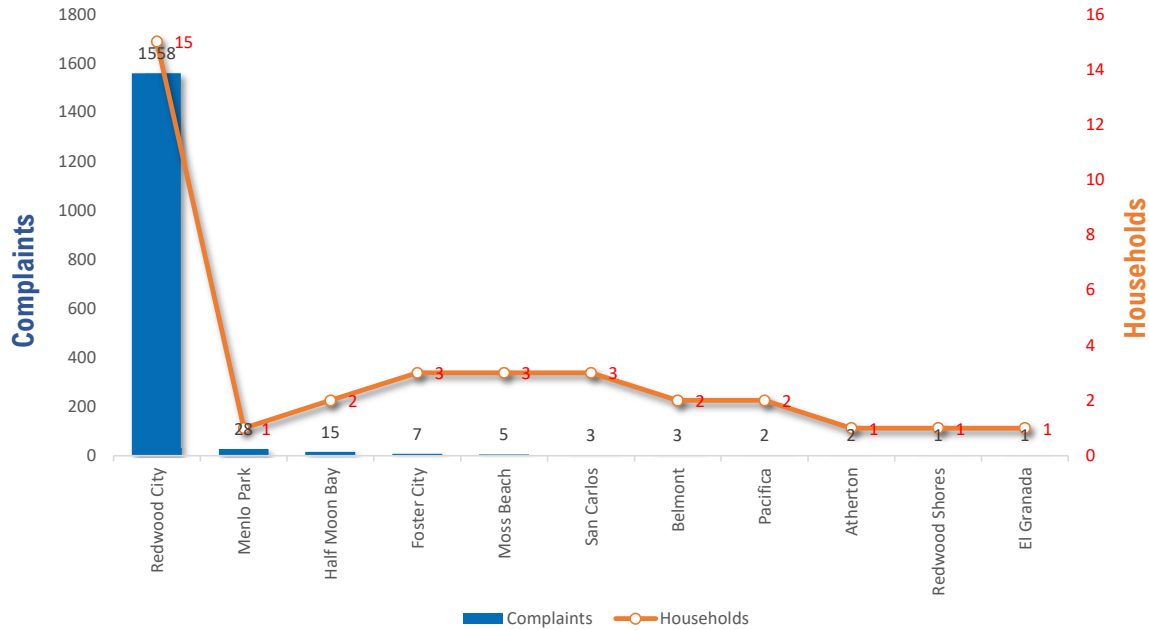

SAN MATEO COUNTY AIRPORTS

COMPLAINT REPORT

JUN - AUG 2023

3-Month Totals & Trends

34

Households

1,625

Comments

4,171

YTD

CITY	COMPLAINTS	HOUSEHOLDS	COMPLAINTS/ HOUSEHOLD
Redwood City	1,558	15	103.9
Menlo Park	28	1	28.0
Half Moon Bay	15	2	7.5
Foster City	7	3	2.3
Moss Beach	5	3	1.7
San Carlos	3	3	1.0
Belmont	3	2	1.5
Atherton	2	1	2.0
Pacifica	2	2	1.0
El Granada	1	1	1.0
Redwood Shores	1	1	1.0
Totals	1,625	34	47.8