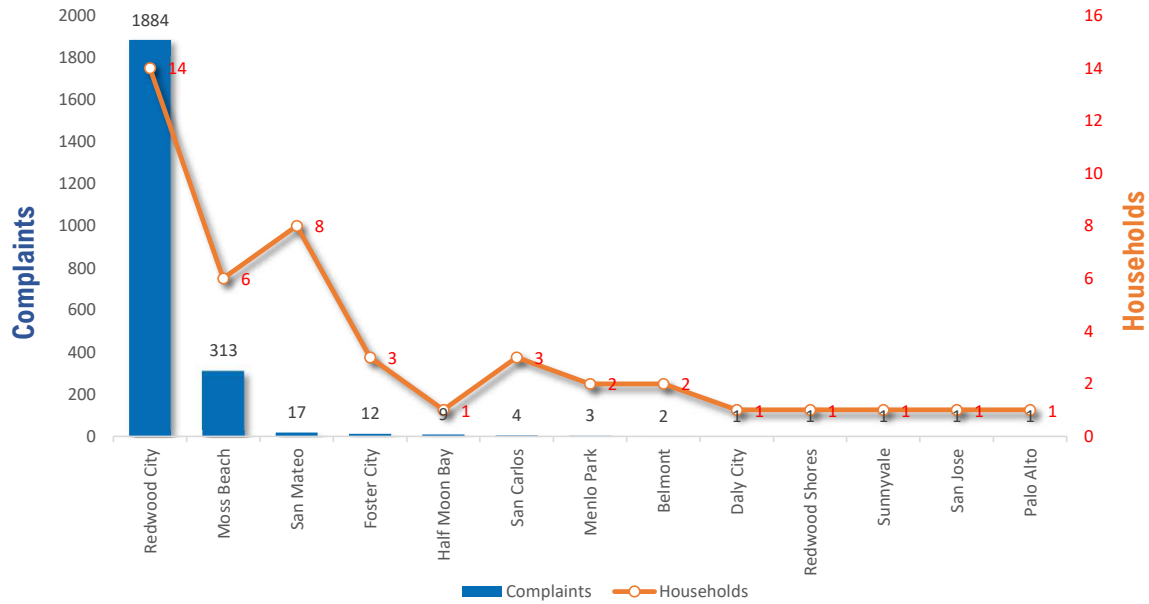

SAN MATEO COUNTY AIRPORTS

COMPLAINT REPORT

APR - JUN 2024

3-Month Totals & Trends

44

Households

2,249

Comments

3,188

YTD

CITY	COMPLAINTS	HOUSEHOLDS	COMPLAINTS/ HOUSEHOLD
Redwood City	1,884	14	134.6
Moss Beach	313	6	52.2
San Mateo	17	8	2.1
Foster City	12	3	4.0
Half Moon Bay	9	1	9.0
San Carlos	4	3	1.3
Menlo Park	3	2	1.5
Belmont	2	2	1.0
San Jose	1	1	1.0
Daly City	1	1	1.0
Palo Alto	1	1	1.0
Redwood Shores	1	1	1.0
Sunnyvale	1	1	1.0
Totals	2,249	44	51.1